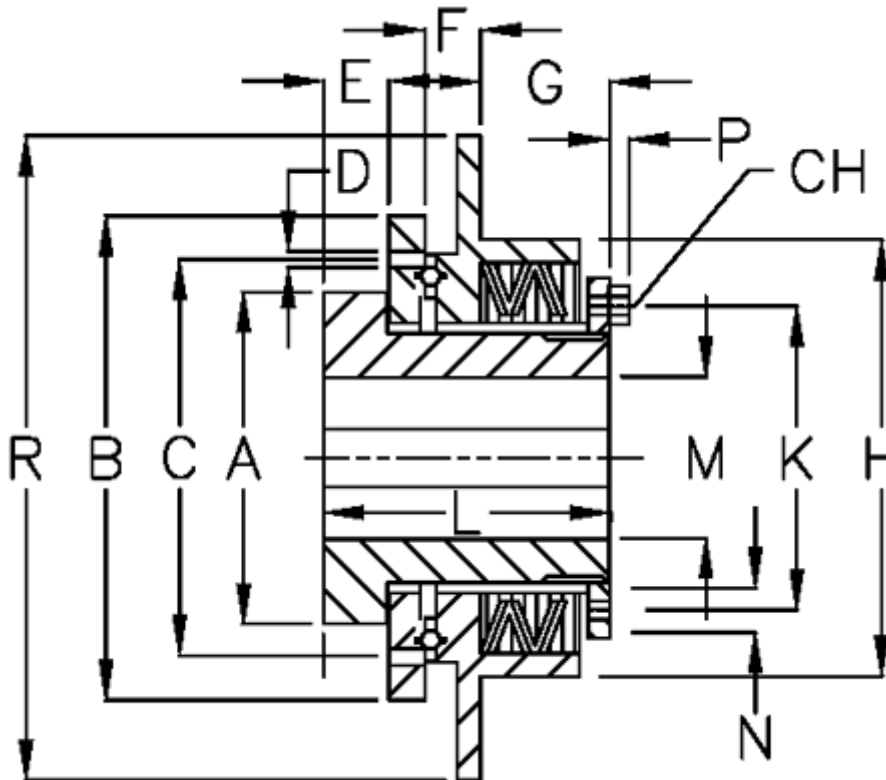

Data Sheet

Article number: 46953514

Description: Safeguard mini E 35 LL

Measures

A	= 64	F	= 7.0	P = 4.0
B	= 90	G	= 29.0	R = 120
C	= 80	H	= 88	
CH	= 10	K	= 70	
D	= 6xM6	L	= 65	
Disc spring mounting	= 3x2L	M max	= 35	
Disc spring version	= LL - heavy	M min	= 14	
E	= 17.0	N	= \varnothing 4	